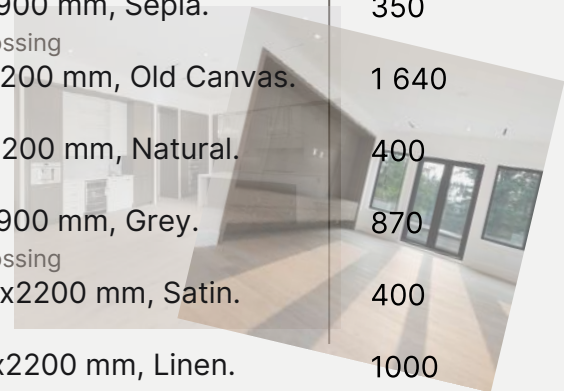

SCANDINAVIAN
DESIGNER
FLOORING

REFERENCE LIST

REFERENCE LIST

PATTERN - PLANK

VOLUME/
SQM

1. 2-layer T&G Plank Hardwood Flooring, 15/4x190x1900 mm, Grey. <i>// NC, USA, 2022 // Custom House Development// Mills River Crossing</i>	700
2. 2-layer T&G Plank Hardwood Flooring, 15/4x190x1900 mm, Sepia. <i>// NC, USA, 2022 // Custom House Development// Mills River Crossing</i>	350
3. 2-layer T&G Plank Hardwood Flooring. 14/3x185x2200 mm, Old Canvas. <i>// Denver, USA, 2022 // Residential Villas.</i>	1 640
4. 2-layer T&G Plank Hardwood Flooring, 14/3x140x2200 mm, Natural. <i>// Paris, France, 2022 // Private Apartment</i>	400
5. 2-layer T&G Plank Hardwood Flooring, 19/4x190x1900 mm, Grey. <i>// NC, USA, 2022 // Custom House Development// Mills River Crossing</i>	870
6. 2-layer T&G Plank Hardwood Flooring, 15,5/4x185x2200 mm, Satin. <i>// Vancouver, Canada, 2022 // Custom House.</i>	400
7. 2-layer T&G Plank Hardwood Flooring, 15,5/4x185x2200 mm, Linen. <i>// Vancouver, Canada, 2022 // Custom House.</i>	1000
8. 3-layer Click Plank Hardwood Flooring, 15/4x200x2200 mm, Natural. <i>// Oslo, Norway, 2022 // Private Apartment</i>	100
9. 2-layer T&G Plank Hardwood Flooring, 15.5/4x185x2200 mm, Satin. <i>// Stockholm, Sweden, 2022 // Private Apartment</i>	55
10. 2-layer T&G Plank Hardwood Flooring, 15/4 x 240 x 2400 mm, Natural. <i>// Oslo, Norway, 2023 // Private Villa</i>	120
11. 2-layer T&G Plank Hardwood Flooring, 15/4 x 125 x 2200 mm, Custom color. <i>// Kalamaja, Tallinn, Estonia, 2023 // Private Penthouse</i>	50
12. 3-layer Click Plank Hardwood Flooring, 15,5/4 x 200 x 2200 mm, Natural. <i>// Oslo, Norway, 2022 // Private Villa.</i>	103
13. 3-layer Click Plank Hardwood Flooring, 15/4 x 240 x 2200 mm, Invisible. <i>// Oslo, Norway, 2023 // Private Apartment.</i>	180
14. 2-layer T&G Plank Hardwood Flooring, 15/3 x 90 x 1200 mm, Custom color. <i>// NY, USA, 2023 // Commercial. Rental Apartments.</i>	500
15. 3-layer Click Plank Hardwood Flooring, 15/4 x 240 x 2200 mm, Natural. <i>// Oslo, Norway, 2023 // Private Apartment.</i>	72
16. 2-layer T&G Plank Hardwood Flooring, 19/4x190x1900 mm, Grey. <i>// NC, USA, 2024 // Custom House Development // The Cliffs.</i>	1 600
17. 2-layer T&G Plank Hardwood Flooring, 15/4x190x1900 mm, Natural. <i>// Nicosia, Cyprus, 2024 // Private Villa.</i>	225
18. 2-layer T&G Plank Hardwood Flooring, 19/4x190x1900 mm, Custom Color. <i>// Nicosia, Cyprus, 2024 // Private Villa.</i>	106
19. 2-layer T&G Plank Hardwood Flooring, 15/4x90x400-1200 mm, Custom Color. <i>// Klaipeda, Lithuania, 2024 // Private House</i>	115